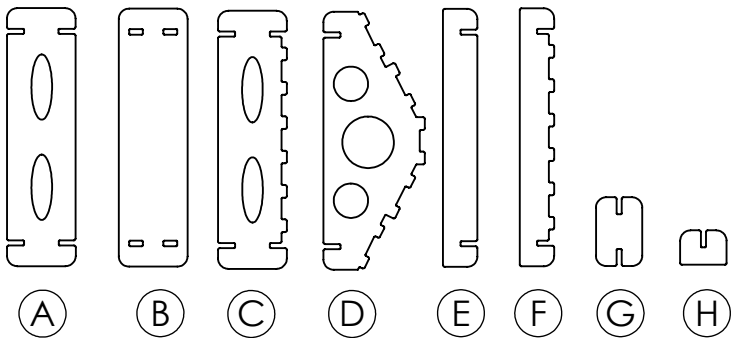

KateHaa

KateHaa Wooden Toys | Learn, Play and Explore

BUILD & PLAY MONTESSORI WOODEN PLAYHOUSE ASSEMBLING INSTRUCTION

FOLLOW US ON:

Made in Latvia
SIA KateHaa
Annas iela 18, Ikskile, Ogres nov., LV-5052
Phone: +371 26330044
Email: info@katehaa.com
WEB: www.katehaa.com

The package contains:

- A - WALL BOARD (x13)
- B - DECK BOARD (x11)
- C - WALL ADD-ON BOARD (x4)
- D - ROOF BOARD (x2)
- E - BALCONY RAILING (x1)

- F - LONG BASE ADD-ON (x2)
- G - ADD-ON (x26)
- H - BASE ADD-ON (x2)