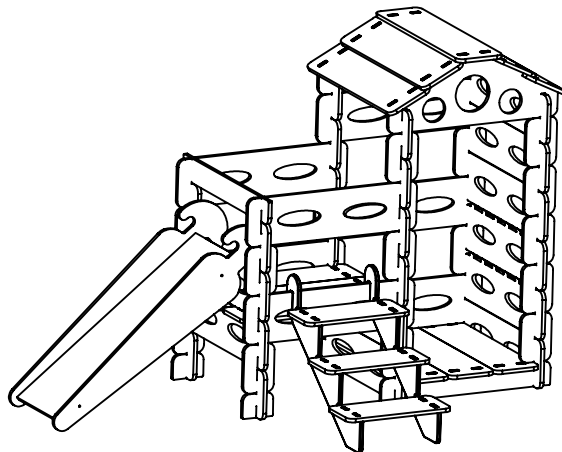

KateHaa

KateHaa Wooden Toys | Learn, Play and Explore

BUILD & PLAY MONTESSORI PLAYHOUSE STAIRS ASSEMBLING INSTRUCTION

FOLLOW US ON:

Made in Latvia
SIA KateHaa
Annas iela 18, Ikskile, Ogres nov., LV-5052
Phone: +371 26330044
Email: info@katehaa.com
WEB: www.katehaa.com

The package contains:

A - SIDE BOARD (x2)
B - DECK BOARD (x3)
C - ADD-ON BOARD (x2)

For assembling please follow these steps:

1.

2.

THANK YOU FOR YOUR PURCHASE!
WE WISH YOU A FANTASTIC PLAY!