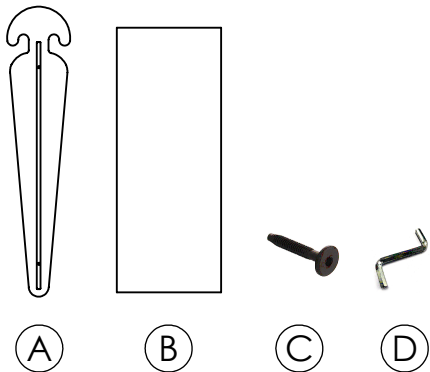

## BUILD & PLAY MONTESSORI PLAYHOUSE SLIDE ASSEMBLING INSTRUCTION

FOLLOW US ON:

 katehaa.toys

 katehaa.toys

Made in Latvia  
SIA KateHaa  
Annas iela 18, Ikskile, Ogres nov., LV-5052  
Phone: +371 26330044  
Email: info@katehaa.com  
WEB: www.katehaa.com

For assembling please follow these steps:

1.

The package contains:

- A - SIDE BOARD (x2)
- B - SLIDE BOARD (x1)
- C - FLAT HEAD SCREWS (x4)
- D - ALLEN KEY (x1)

THANK YOU FOR YOUR PURCHASE!  
WE WISH YOU A FANTASTIC PLAY!