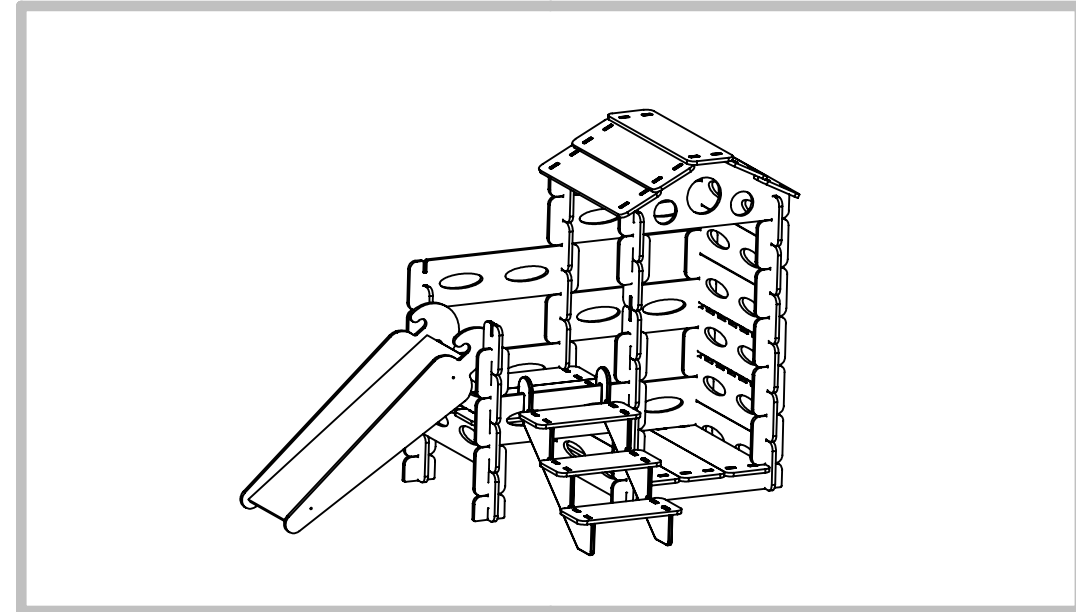

For assembling please follow these steps:

1.

The package contains:

- A - SIDE BOARD (x2)
- B - SLIDE BOARD (x1)
- C - FLAT HEAD SCREWS (x4)
- D - ALLEN KEY (x1)

THANK YOU FOR YOUR PURCHASE!  
WE WISH YOU A FANTASTIC PLAY!